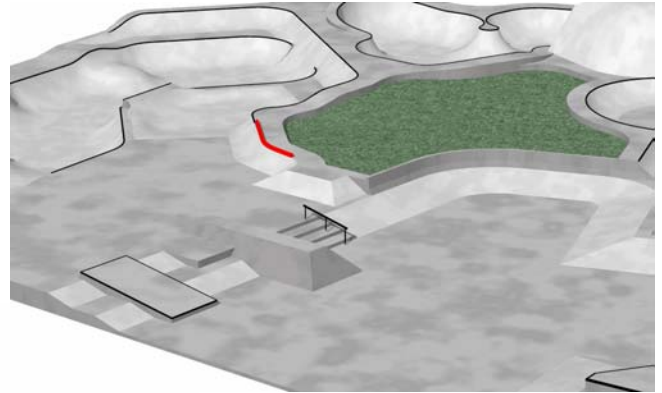

SHOW YOUR APPRECIATION & MAKE A DONATION!

RILEY SKATE PARK
FARMINGTON HILLS, MICHIGAN

We have built one of the country's best skate parks and with that, created the Premier Recreation Facility in Founders Sports Park (35500 Eight Mile Rd, Farmington Hills, MI 48335): having a skate park, ice arena, music venue, disc golf course, sand v-ball, b-ball courts, baseball, soccer, bocce ball, cricket, video games, camps, an after-school youth center, special events, tournaments and many other activities.

Thank you George Riley,
the Riley Foundation,
and all those who have
helped make Riley Skate Park
become reality!

For news and information
visit www.rileyskatepark.com
or www.F2H.org

Riley Skate Park is a 29,000 square foot all-concrete park was designed to be host of local and national competitions and is now the area's premiere hotspot for skateboarders and in-line skaters. The unique design provides elements for skateboarders/in-line skaters of all skill levels, and spectators the opportunity to view the activity in a comfortable park like setting, for FREE.

The City of Farmington Hills Department of Special Services and a committee of dedicated residents, had a MISSION: to establish a premier concrete skate park where skaters can exercise in a clean, safe environment without endangering people or damaging property. To develop a well-maintained park open to skaters who are willing to uphold the park's rules and regulations. To view this park as a community project, designed to satisfy the needs of skaters and families.