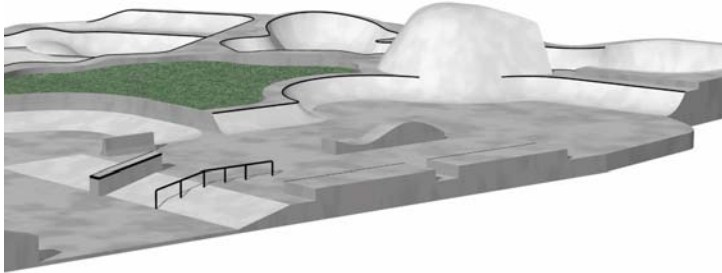

SHOW YOUR APPRECIATION & MAKE A DONATION!

RILEY SKATE PARK
FARMINGTON HILLS, MICHIGAN

We have built one of the country's best skate parks and with that, created the Premier Recreation Facility in Founders Sports Park (35500 Eight Mile Rd, Farmington Hills, MI 48335): having a skate park, ice arena, music venue, disc golf course, sand v-ball, b-ball courts, baseball, soccer, bocce ball, cricket, video games, camps, an after-school youth center, special events, tournaments and many other activities.

Thank you George Riley,
the Riley Foundation,
and all those who have
helped make Riley Skate Park
become reality!

For news and information
visit www.rileyskatepark.com
or www.F2H.org

Riley Skate Park is a 29,000 square foot all-concrete park was designed to be host of local and national competitions and is now the area's premiere hotspot for skateboarders and in-line skaters. The unique design provides elements for skateboarders/in-line skaters of all skill levels, and spectators the opportunity to view the activity in a comfortable park like setting, for FREE.