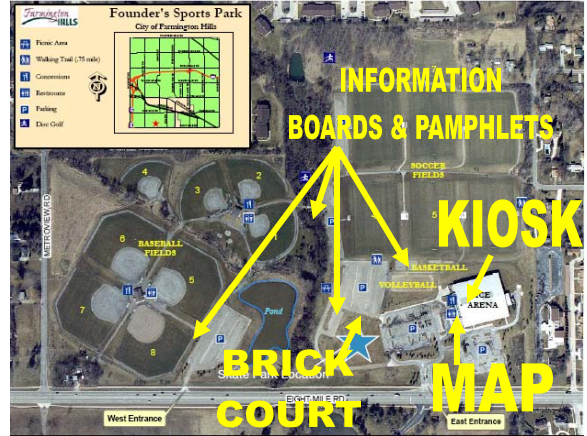

## Brick Court Business Directory Marketing

Business Name: \_\_\_\_\_

TYPE OF BUSINESS (choose one):  Food     Service     Activity     Shopping

When determining your message,  
keep in mind park users want to know  
where to find a particular service, shop or eatery

**OPTION 1: 8" x 8" Engraved Brick with 5 lines, 14 characters/line: \$250 / brick**

**INCLUDES:**

- Business Information (name/logo, phone number, location, ...) on a BRICK displayed in Founders Sports Park
- Business Information on Brick Court Business Directory POSTERS displayed on information boards throughout Founders Sport Park
- Business Information on Brick Court Business Directory WEBPAGE in 2008 & 2009

**OPTION 2: 12" x 12" Engraved Brick with 9 lines, 21 characters/line: \$500 / brick**

**INCLUDES:**

- Business Information (name/logo, phone number, location, ...) on a BRICK displayed in Founders Sports Park
- Business Information on Brick Court Business Directory POSTERS displayed on information boards throughout Founders Sport Park
- Business Information on Brick Court Business Directory WEBPAGE in 2008 & 2009
- Business Information in a Brick Court Business Directory PAMPHLET made available for all Founders Sports Park Users in 2008 & 2009
- Business Information and location placed on a MAP that will be in the Business Directory PAMPHLET and on a LARGE MAP displayed in Founders Sports Park
- Kiosk space for business to place marketing materials (i.e. menu) in 2008 & 2009